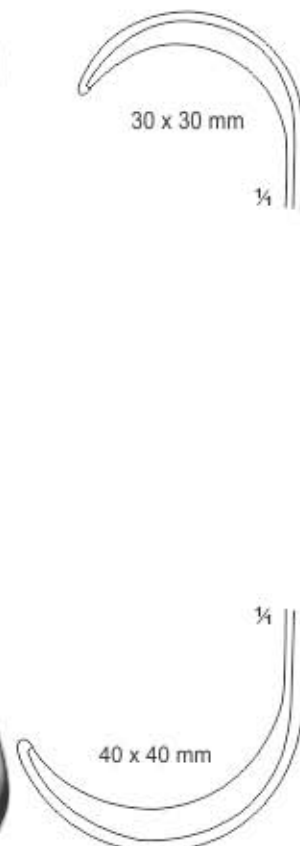

**HI-08-369**  
50 x 16mm

**HI-08-370**  
75 x 15mm

30 x 30 mm

**Goelet Retractor**  
HI-08-371  
19 cm 7 1/2"  
Double Ended

40 x 40 mm

**Kaye-Millard Retractor**  
HI-08-372  
8 cm, 3 1/4"

**Richardson/Kelly Retractor**  
24 cm, 9 1/2"