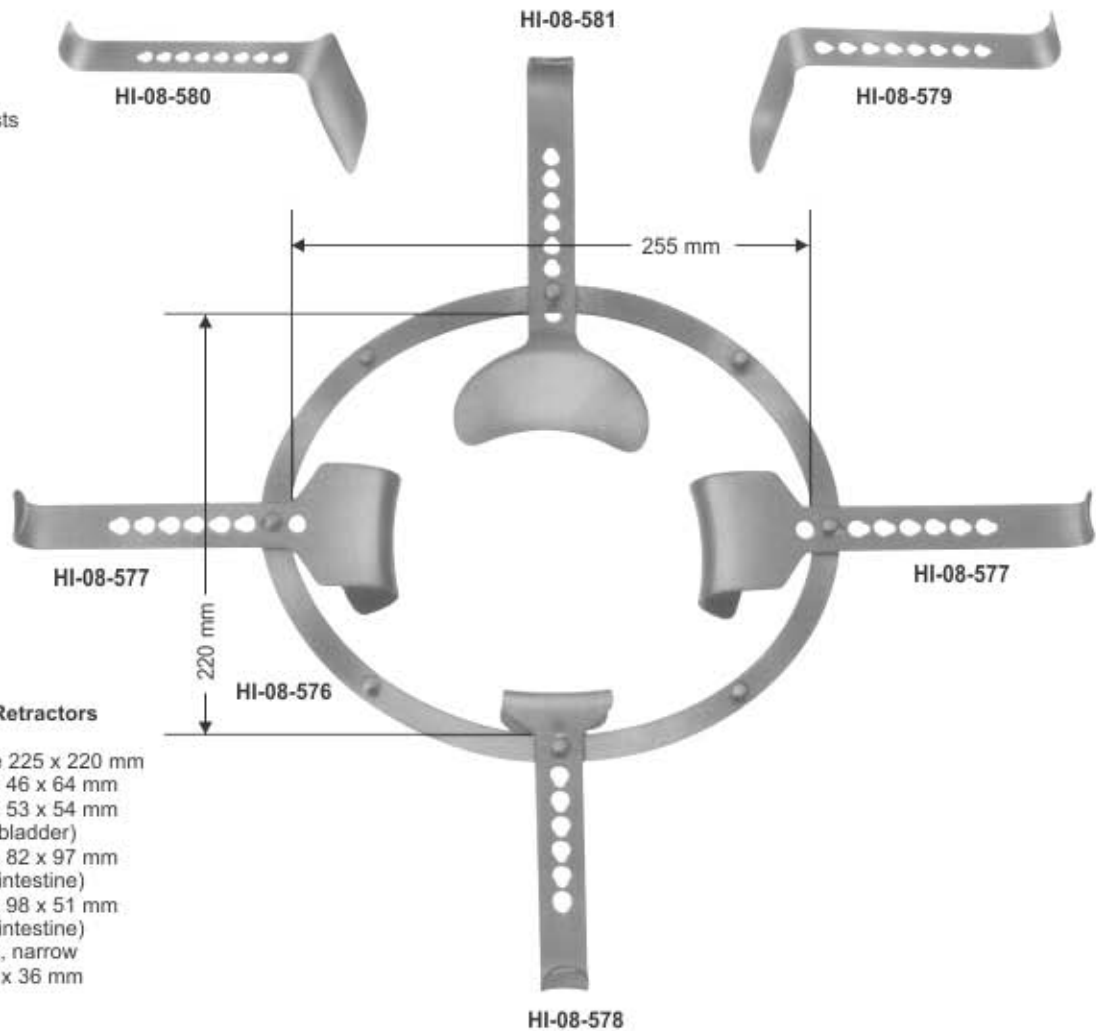

Denis-Browne Retractor

HI-08-570 Complete with 4 blades

HI-08-571 Frame 190 x 160 mm

HI-08-572 2 blades only 40 x 30 mm

HI-08-573 2 blades only 40 x 40 mm

HI-08-574
Blades only 20 x 30 mm

HI-08-575
Blades only 20 x 40 mm

Abdominal Retractors
well suitable for gynaecologists