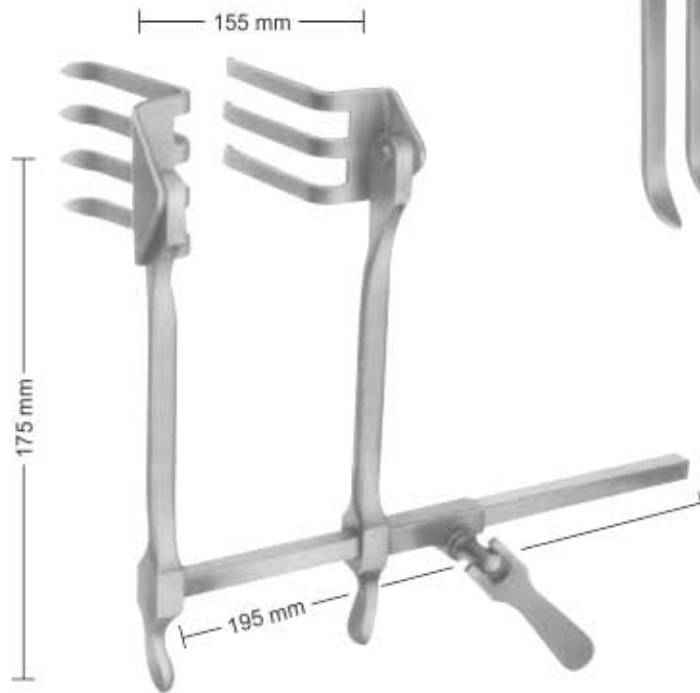

RETRACTORS

Wundhaken | Ecarteurs
Separadores | Divaricatori

Scoville-Richter Retractor
HI-08-550 Complete with 1 pair blades.
HI-08-551 Frame only.
The Retractor bar and shanks may be easily rotates 180 when blades are in situ.