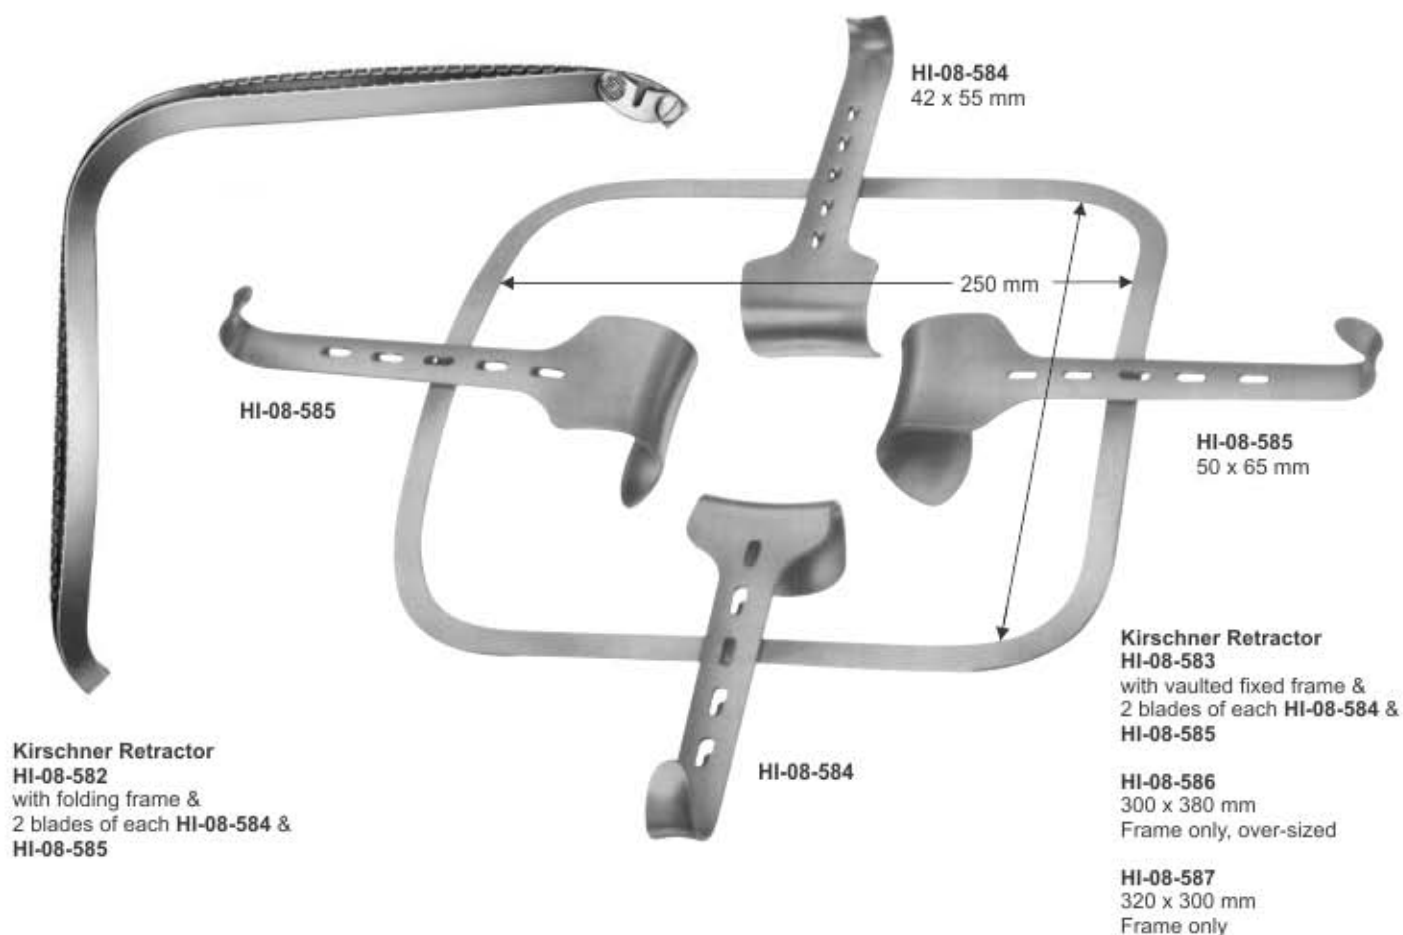

RETRACTORS

Wundhaken | Ecarteurs
Separadores | Divaricatori

**Kirschner Retractor
HI-08-582**
with folding frame &
2 blades of each HI-08-584 &
HI-08-585

HI-08-584
42 x 55 mm

HI-08-585

HI-08-585
50 x 65 mm

**Kirschner Retractor
HI-08-583**
with vaulted fixed frame &
2 blades of each HI-08-584 &
HI-08-585

HI-08-584

HI-08-586
300 x 380 mm
Frame only, over-sized

HI-08-587
320 x 300 mm
Frame only

Additional valves for corpulent persons