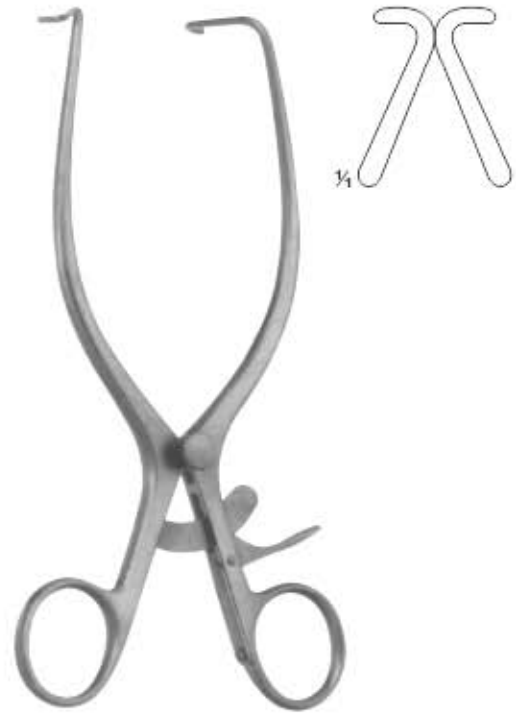

Jackson Burrows Retractor
HI-08-520 18.5 cm, 7"
Blunt