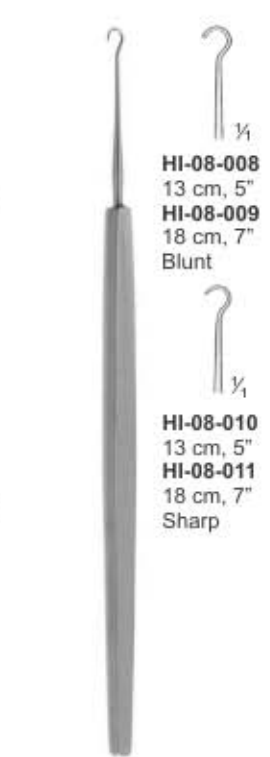

**GUTHRIE HOOKLET**

**HI-08-003**  
18 cm, 7"  
Sharp

**HI-08-004**  
18 cm, 7"  
sharp

**GILLIES SKIN HOOK**

**HI-08-005**  
15 cm, 6"  
sharp

**KILNER HOOK**

**HI-08-006**  
18.5 cm, 7 1/4"  
sharp

**HI-08-007**  
18.5 cm, 7 1/4"  
sharp

**FISCH HOOKLET & SKIN HOOK**

**HI-08-008**  
13 cm, 5"  
**HI-08-009**  
18 cm, 7"  
Blunt

**HI-08-010**  
13 cm, 5"  
**HI-08-011**  
18 cm, 7"  
Sharp

**FRAZIER HOOKLET & SKIN HOOK**

**DOUBLE PRONG MICRO HOOK & SKIN HOOK**  
**HI-08-012**  
Sharp, 2mm, wide jaws,  
14.5 cm, 6 1/4"

**WIENER HOOK & SKIN HOOK**  
**HI-08-013**  
Sharp,  
14 cm, 5 1/2"

**TOENNIS HOOK & SKIN HOOK**  
**HI-08-014**  
15 cm, 6"  
Sharp

**HI-08-015**  
2 sharp prong  
13 cm, 5"  
2.25mm diameter  
3mm wide