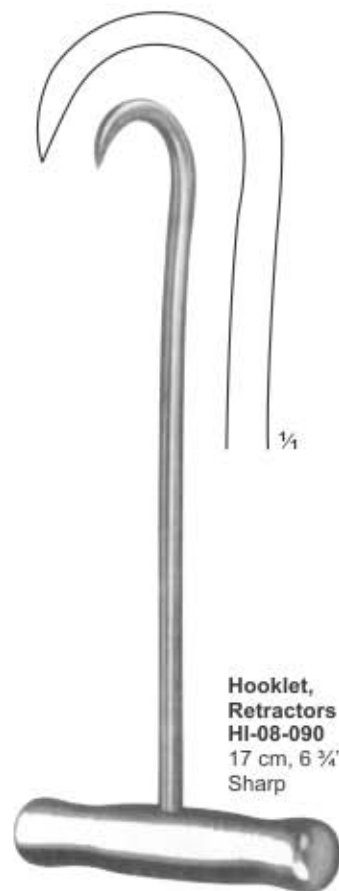

**Hooklet,
Retractors**
HI-08-090
17 cm, 6 3/4"
Sharp