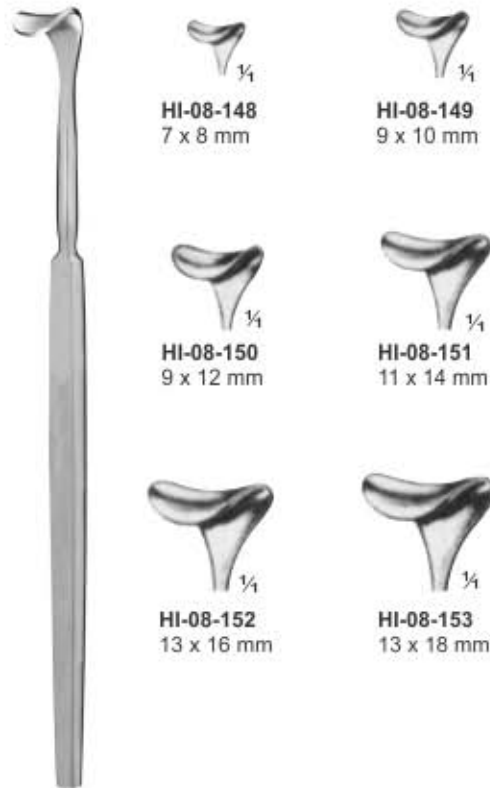

**HI-08-016**  
4 sharp prong  
13 cm, 5"  
2mm diameter  
5mm wide

**HI-08-017**  
4 blunt prong  
13 cm, 5"  
2mm diameter  
5mm wide

**ROLLET HOOK**

**HI-08-018**  
15 cm, 6", sharp  
double prongs  
2.5mm wide

# HOOKLET

Wundhäkchen  
Ganchito

Crochet  
Divaricatore

**Mannerfelt Hooklet Retractors**  
15.5 cm, 6"

**Cushing Hooklet Retractors**  
20 cm, 8"

**Cushing Hooklet Retractors**  
24 cm, 9 1/2"

**Cushing Hooklet Retractors**  
24 cm, 9 1/2"

**Cushing-Kocher Hooklet Retractors**  
18 cm, 7"

**Desmarres Lid Retractors**  
16 cm, 6 1/4"