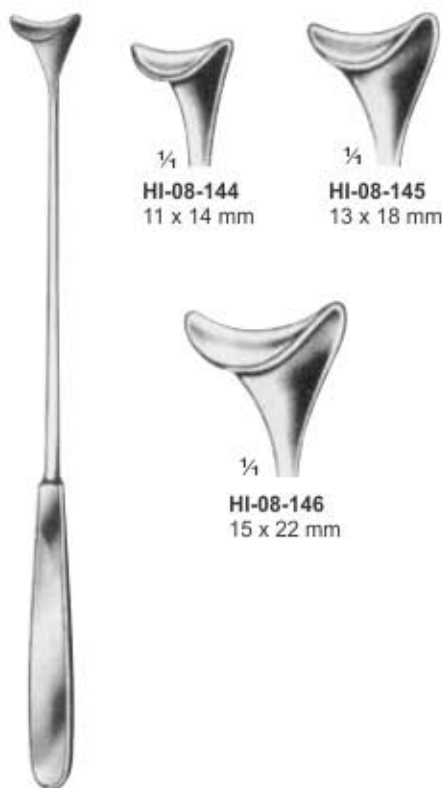

**HI-08-016**  
4 sharp prong  
13 cm, 5"  
2mm diameter  
5mm wide

**HI-08-017**  
4 blunt prong  
13 cm, 5"  
2mm diameter  
5mm wide

**ROLLET HOOK**

**HI-08-018**  
15 cm, 6", sharp  
double prongs  
2.5mm wide

**LUCAE HOOKLET & SKIN HOOKS**  
 HI-08-030 14 cm, 5 1/2" - A  
 HI-08-031 14 cm, 5 1/2" - B  
 HI-08-032 14 cm, 5 1/2" - C

**Converse Hook**  
 HI-08-033  
 12 cm, 5"

**MANNERFELT-LANGENBECK HOOK**  
 HI-08-034 15 x 6 mm 15.5 cm, 6" Fig.1  
 HI-08-035 20 x 6 mm 15.5 cm, 6" Fig.2  
 HI-08-036 25 x 6 mm 15.5 cm, 6" Fig.3  
 HI-08-037 30 x 8 mm 15.5 cm, 6" Fig.4

# HOOKLET

Wundhäkchen  
Ganchito

Crochet  
Divaricatore

**Mannerfelt Hooklet Retractors**  
15.5 cm, 6"

**Cushing Hooklet Retractors**  
20 cm, 8"

**Cushing Hooklet Retractors**  
24 cm, 9 1/2"

**Cushing Hooklet Retractors**  
24 cm, 9 1/2"

**Cushing-Kocher Hooklet Retractors**  
18 cm, 7"

**Desmarres Lid Retractors**  
16 cm, 6 1/4"