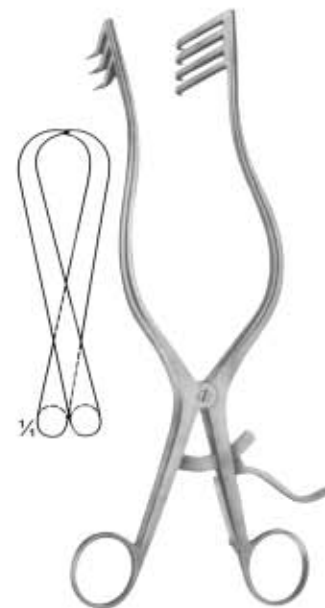

Adson Retractor
HI-08-509 26.5 cm 10 1/4"
Sharp