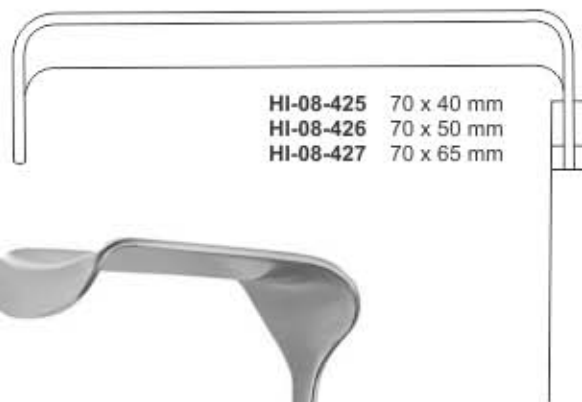

HI-08-425 70 x 40 mm
HI-08-426 70 x 50 mm
HI-08-427 70 x 65 mm