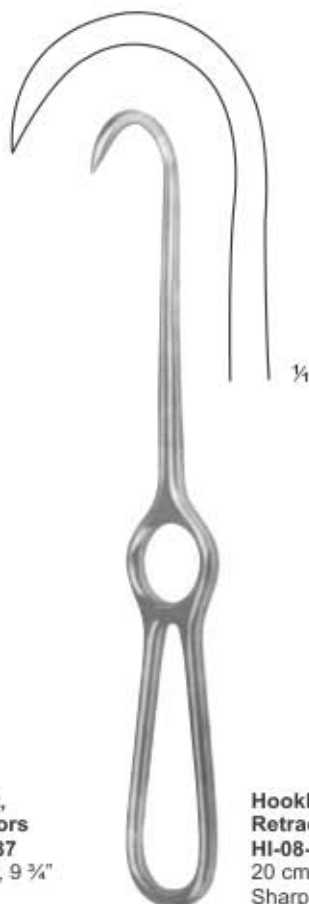

**Hooklet,
Retractors**
HI-08-087
24.5 cm, 9 3/4"
Sharp

**Hooklet,
Retractors**
HI-08-088
20 cm, 8"
Sharp