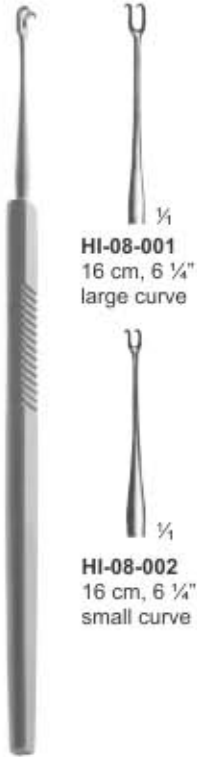

# HOOCKET & SKIN HOOKS

Wundhäkchen, Mikrohäkchen

Crochet, Micro crochetes

Ganchito, Micro Ganchitos

Divaricatore, Micro Divaricatori

**HI-08-001**  
16 cm, 6 1/4"  
large curve

**HI-08-002**  
16 cm, 6 1/4"  
small curve

**GUTHRIE HOOKLET**

**HI-08-003**  
18 cm, 7"  
Sharp

**HI-08-004**  
18 cm, 7"  
sharp

**GILLIES SKIN HOOK**

**HI-08-005**  
15 cm, 6"  
sharp

**KILNER HOOK**

**HI-08-006**  
18.5 cm, 7 1/4"  
sharp

**HI-08-007**  
18.5 cm, 7 1/4"  
sharp

**WIENER HOOK & SKIN HOOK**  
**HI-08-013**  
Sharp,  
14 cm, 5 1/2"

**TOENNIS HOOK & SKIN HOOK**  
**HI-08-014**  
15 cm, 6"  
Sharp

**HI-08-015**  
2 sharp prong  
13 cm, 5"  
2.25mm diameter  
3mm wide