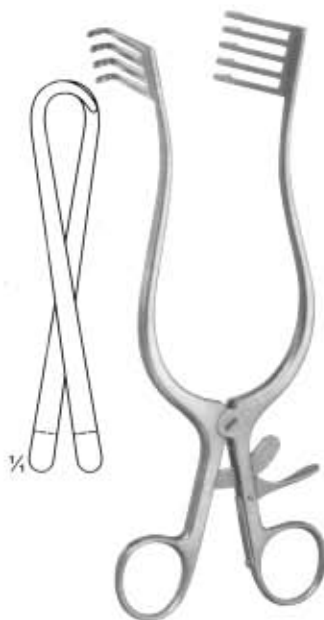

Norfolk & Norwich Retractor
HI-08-507 22.0 cm 8 3/4"
Blunt