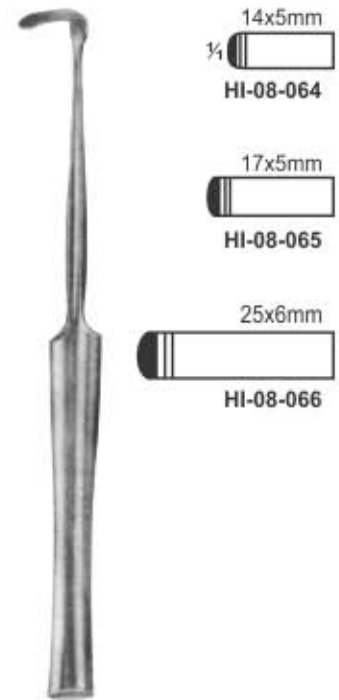

14x5mm
HI-08-064

17x5mm
HI-08-065

25x6mm
HI-08-066