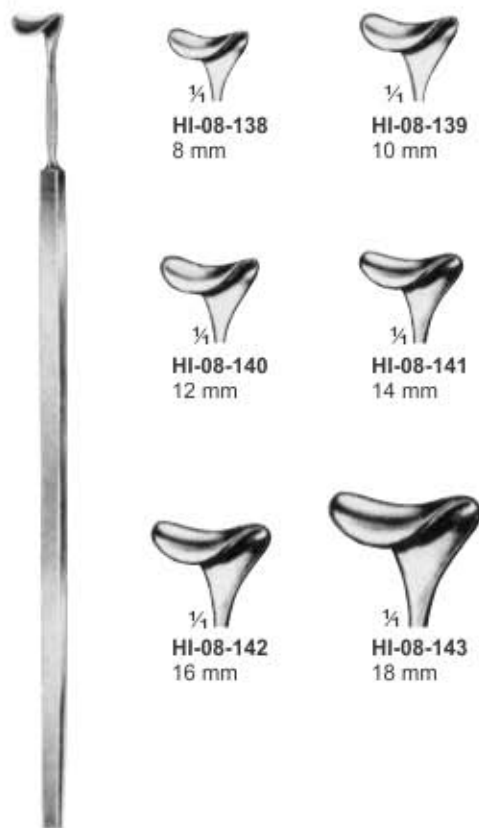

**WIENER HOOK & SKIN HOOK**  
**HI-08-013**  
Sharp,  
14 cm, 5 1/2"

**TOENNIS HOOK & SKIN HOOK**  
**HI-08-014**  
15 cm, 6"  
Sharp

**HI-08-015**  
2 sharp prong  
13 cm, 5"  
2.25mm diameter  
3mm wide

**HI-08-016**  
4 sharp prong  
13 cm, 5"  
2mm diameter  
5mm wide

**HI-08-017**  
4 blunt prong  
13 cm, 5"  
2mm diameter  
5mm wide

**ROLLET HOOK**

**HI-08-018**  
15 cm, 6", sharp  
double prongs  
2.5mm wide

# HOOKLET

Wundhäkchen  
Ganchito

Crochet  
Divaricatore

**Mannerfelt Hooklet Retractors**  
15.5 cm, 6"

**Cushing Hooklet Retractors**  
20 cm, 8"

**Cushing Hooklet Retractors**  
24 cm, 9 1/2"

**Cushing Hooklet Retractors**  
24 cm, 9 1/2"

**Cushing-Kocher Hooklet Retractors**  
18 cm, 7"

**Desmarres Lid Retractors**  
16 cm, 6 1/4"