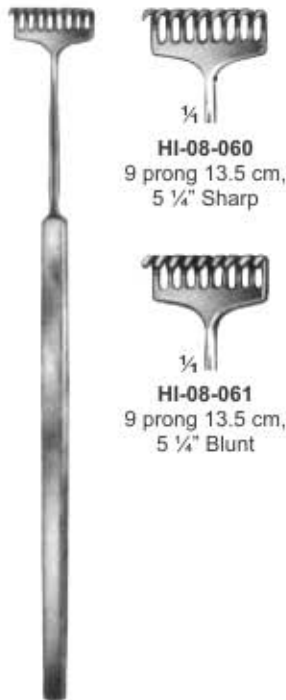

Hooklet Retractors
HI-08-062
13 cm, 5"

HI-08-060
9 prong 13.5 cm,
5 1/4" Sharp

HI-08-061
9 prong 13.5 cm,
5 1/4" Blunt