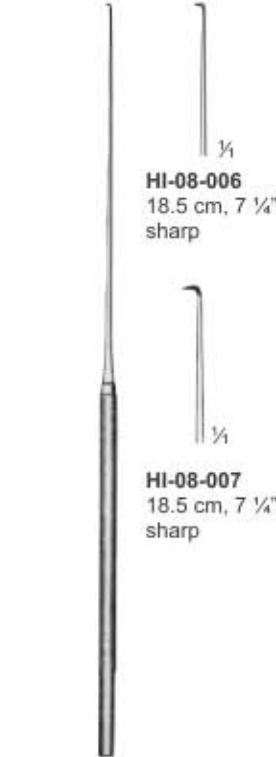

**GUTHRIE HOOKLET**

**HI-08-003**  
18 cm, 7"  
Sharp

**HI-08-004**  
18 cm, 7"  
sharp

**GILLIES SKIN HOOK**

**HI-08-005**  
15 cm, 6"  
sharp

**KILNER HOOK**

**HI-08-006**  
18.5 cm, 7 1/4"  
sharp

**HI-08-007**  
18.5 cm, 7 1/4"  
sharp

**FISCH HOOKLET & SKIN HOOK**

**HI-08-008**  
13 cm, 5"  
**HI-08-009**  
18 cm, 7"  
Blunt

**HI-08-010**  
13 cm, 5"  
**HI-08-011**  
18 cm, 7"  
Sharp

**FRAZIER HOOKLET & SKIN HOOK**

**DOUBLE PRONG MICRO HOOK & SKIN HOOK**  
**HI-08-012**  
Sharp, 2mm, wide jaws,  
14.5 cm, 6 1/4"

**WIENER HOOK & SKIN HOOK**  
**HI-08-013**  
Sharp,  
14 cm, 5 1/2"

**TOENNIS HOOK & SKIN HOOK**  
**HI-08-014**  
15 cm, 6"  
Sharp

**HI-08-015**  
2 sharp prong  
13 cm, 5"  
2.25mm diameter  
3mm wide

**HI-08-016**  
4 sharp prong  
13 cm, 5"  
2mm diameter  
5mm wide

**HI-08-017**  
4 blunt prong  
13 cm, 5"  
2mm diameter  
5mm wide

**ROLLET HOOK**

**HI-08-018**  
15 cm, 6", sharp  
double prongs  
2.5mm wide